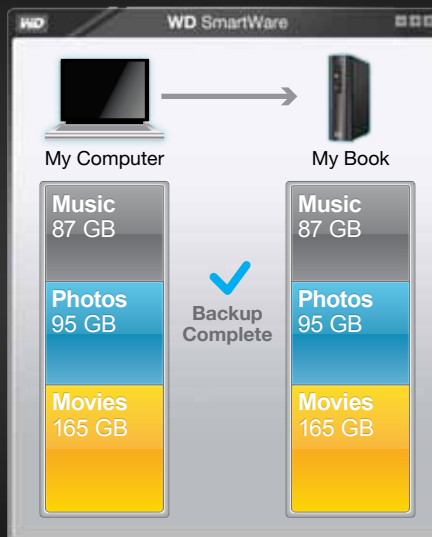

PUT YOUR LIFE ON IT®

See your life safe in one place.

Protect your movies, photos and music with WD's My Book® Elite™ external USB drive. WD SmartWare™ software provides a reassuring visual display of your backup as it happens, and automatically makes a duplicate copy whenever you add or change a file. Create a personalized e-label to remind you of what's stored on the drive. You can even view the information on your label when the drive is unplugged. Password protection and hardware-based encryption add security and privacy. My Book Elite drive...one safe place for your digital life.

Visual backup with WD SmartWare on My Book Elite External Hard Drive

Western Digital, WD, the WD logo, My Book, and Put Your Life On It are registered trademarks in the U.S. and other countries. Elite and WD SmartWare are trademarks of Western Digital Technologies, Inc. Other marks may be mentioned herein that belong to other companies. Picture shown may vary from actual product. Product specifications subject to change without notice. © 2009 Western Digital Technologies, Inc. All rights reserved. As used for storage capacity, one megabyte (MB) = one million bytes, one gigabyte (GB) = one billion bytes, and one terabyte (TB) = one trillion bytes. Total accessible capacity varies depending on operating environment. As used for buffer or cache, one megabyte (MB) = 1,048,576 bytes.