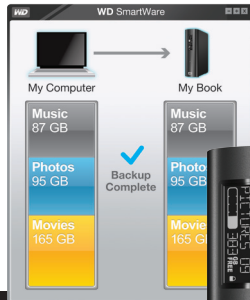

PUT YOUR LIFE ON IT®

My Book® Elite™

xxx GB External Hard Drive
USB 2.0

Save \$xx.xx

\$XXX.XX

Reg. Price \$XXX.XX

See your life safe in one place.

- Relax, your data is safe with automatic, continuous backup
- Create a custom e-label to remind you what's on the drive
- See your backup as it happens
- Secure your sensitive data with password protection